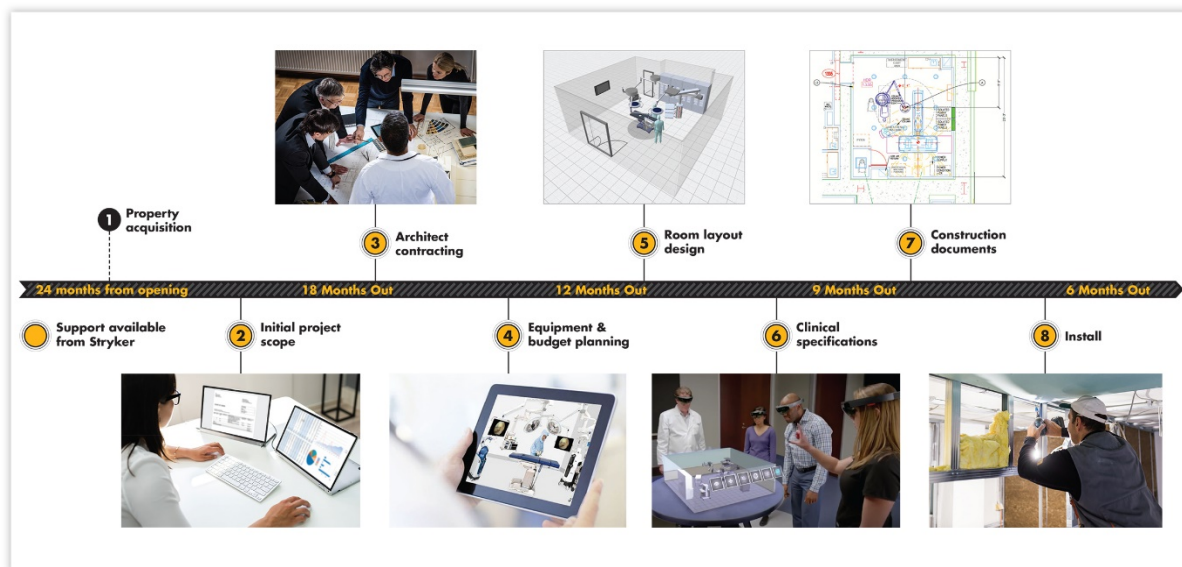

ASC Observer

Unique challenges | Tailored solutions

October 2020

Join us on [LinkedIn](#) ►

Expertise at every phase

Building an ASC from the ground up is no simple task. But we can help make it feel simple. Just say where, and we're with you from there. In the last 30 years, we've helped to design and outfit over 15,000 operating rooms, and our broad product portfolio has the right equipment for every part of your ASC. We'll share our expertise every step of the way.

LET'S GET STARTED

Cutting-edge devices, **cutting-edge design**

Perhaps the best part of building an ASC from scratch is making everything just the way you've always known it should be. And with the HoloLens 2 mixed-reality design tool, it's easier than ever. It's not just better design, it can help you concentrate on better patient care.